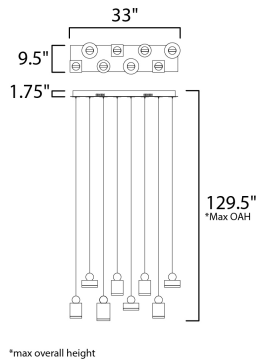

**MEASUREMENTS**

DIMENSION : 9.5" L x 33" W x 7.5" H  
 MAX OAH : 129.5" OAH  
 CANOPY : 32.25" W x 1.75" H x 9.5" L  
 HANGING WEIGHT : 19.36 lb

**LAMPING**

INPUT VOLTAGE : 120V  
 LUMENS : 3,570 Rated (1,940 Del.)  
 BULB : 1 x 51W LED PCB Integrated , 51W Total  
 BULB INCLUDED : (Integrated)  
 DIMMABLE : Triac CL  
 CRI : 80 CRI  
 COLOR\_TEMP : 3000K