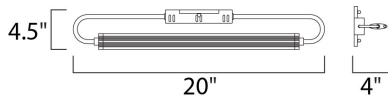

PRODUCT DESCRIPTION

Clean, simple lines of reflective Satin Nickel reach out in bold parallel tracks and crossed geometric angles to present a skillfully technical look in the Helix collection.

MEASUREMENTS

DIMENSION : 4.5" W x 20" H x 4" Ext
MAX OAH : 4.5" W x 4.5" H
HANGING WEIGHT : 2.2 lb

LAMPING

LUMENS : 492 Rated
BULB : 2 x 3W LED LED , 6W Total
BULB INCLUDED : (Integrated)
DIMMABLE : N
COLOR_TEMP : 3500K

FINISHES OPTION

Satin Nickel (SN)

GLASS

Clear and White 10

RATINGS

Dry Location
ADA

ADDITIONAL

FLUORESCENT WATTS: 9.84
INCANDESCENT WATTS: 44.73
RATED LIFE 50000 Hours
OPERATING TEMPERATURE:
-20°C (-4°F), 40°C (104°F)

Always consult a qualified electrician before installing any lighting product.