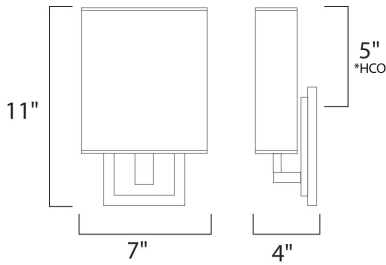

\*height from center of outlet to the top of the fixture

**MEASUREMENTS**

DIMENSION : 7" W x 14" H x 4" Ext  
 MAX OAH : 4.49" W x 10.79" H  
 HANGING WEIGHT : 1.85 lb

**LAMPING**

INPUT VOLTAGE : 120V  
 LUMENS : 1,050 Rated  
 BULB : 2 x 6W LED PCB Integrated , 12W Total  
 BULB INCLUDED : (Integrated)  
 DIMMABLE : Triac CL  
 CRI : 80+ CRI  
 COLOR\_TEMP : 3000K