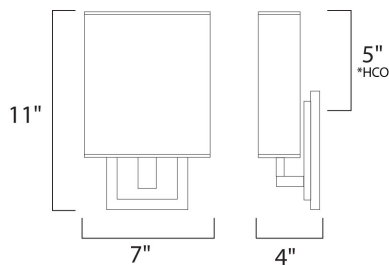

\*height from center of outlet to the top of the fixture

**MEASUREMENTS**

DIMENSION : 7" W x 14" H x 4" Ext  
 MAX OAH : 4.49" W x 10.79" H  
 HANGING WEIGHT : 1.85 lb

**LAMPING**

INPUT VOLTAGE : 120V  
 LUMENS : 1,050 Rated  
 BULB : 2 x 6W LED PCB Integrated , 12W Total  
 BULB INCLUDED : (Integrated)  
 DIMMABLE : Triac CL  
 CRI : 80+ CRI  
 COLOR\_TEMP : 3000K