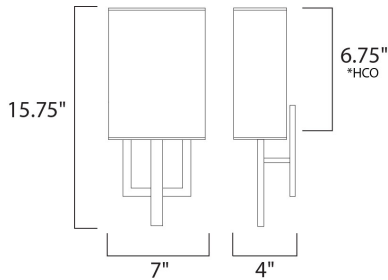

MEASUREMENTS

DIMENSION : 7" W x 15.75" H x 4" Ext
 MAX OAH : 4.92" W x 13.78" H
 HANGING WEIGHT : 2.38 lb

LAMPING

INPUT VOLTAGE : 120V
 LUMENS : 1,050 Rated
 BULB : 2 x 6W LED PCB Integrated , 12W Total
 BULB INCLUDED : (Integrated)
 DIMMABLE : Triac CL
 CRI : 80+ CRI
 COLOR_TEMP : 3000K