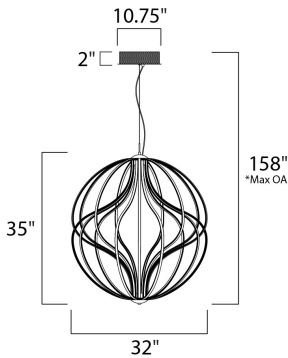

*max overall height

MEASUREMENTS

DIMENSION : 31" L x 31" W x 35" H
 MAX OAH : 158" OAH
 CANOPY : 9.75" W x 2.75" H x 9.75" L
 HANGING WEIGHT : 16.5 lb

LAMPING

INPUT VOLTAGE : 120V
 LUMENS : 10,430 Rated (9,180 Del.)
 BULB : 1 x 149W LED PCB Integrated , 149W Total
 BULB INCLUDED : (Integrated)
 DIMMABLE : ELV
 CRI : 80+ CRI
 COLOR_TEMP : 3000K

FINISHES OPTION

-  Black (BK)
-  Polished Chrome (PC)

MATERIAL

Aluminum, Steel, Acrylic

RATINGS

cETLus
 Dry Location

ADDITIONAL

ADJUSTABLE
 SLOPE: 90
 RATED LIFE 35000 Hours
 OPERATING TEMPERATURE:
 -20°C (-4°F), 40°C (104°F)