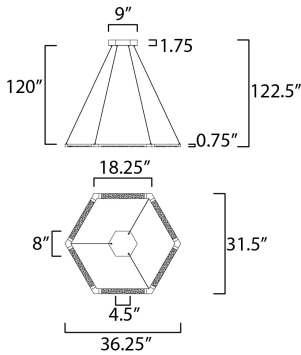

**PRODUCT DESCRIPTION**

Simple shapes constructed of rectangular aluminum channels of Matte White rotate on a frame to allow for excellent control of direction of light. Alternate up and down lighting for even room illumination and unique lighting effect.

**MEASUREMENTS**

DIMENSION : 36.25" L x 31.5" W x 0.75" H  
 MAX OAH : 122.5" OAH  
 CANOPY : 8" W x 1.75" H x 9" L  
 HANGING WEIGHT : 8.492 lb

**LAMPING**

INPUT VOLTAGE : 120-277V  
 LUMENS : 3,760 Rated (3,290 Del.)  
 BULB : 1 x 47W LED PCB Integrated , 47W Total  
 BULB INCLUDED : (Integrated)  
 DIMMABLE : ELV or Triac CL  
 CRI : 80 CRI  
 COLOR\_TEMP : 3000K

**FINISHES OPTION**

Matte White (MW)

**MATERIAL**

Aluminum, Steel, Acrylic

**RATINGS**

cETLus  
 Dry Location

**ADDITIONAL**

SLOPE: 70  
 RATED LIFE 50000 Hours  
 OPERATING TEMPERATURE:  
 -20°C (-4°F), 40°C (104°F)