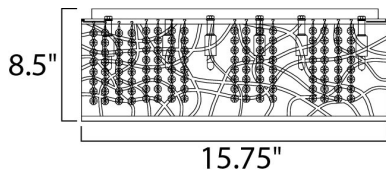

MEASUREMENTS

DIMENSION : 15.75" W x 8.75" H
 HANGING WEIGHT : 8 lb

LAMPING

INPUT VOLTAGE : 120V
 LUMENS : 3,150 Rated (2,800 Del.)
 BULB : 7 x 4W LED G9 , 28W Total
 BULB INCLUDED : (Included)
 DIMMABLE : Y
 CRI : 80+ CRI
 COLOR_TEMP : 3000K