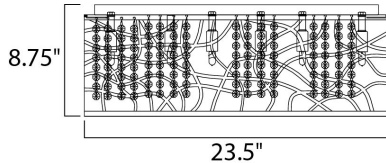

MEASUREMENTS

DIMENSION : 23.5" W x 8.75" H
 HANGING WEIGHT : 14.74 lb

LAMPING

INPUT VOLTAGE : 120V
 LUMENS : 4,050 Rated (3,600 Del.)
 BULB : 9 x 4W LED G9 , 36W Total
 BULB INCLUDED : (Included)
 DIMMABLE : Yes
 CRI : 80+ CRI
 COLOR_TEMP : 3000K