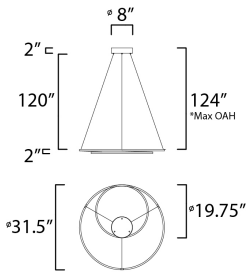

FINISHES OPTION

-  Black (BK)
-  Matte Silver (MS)

MATERIAL

Aluminum, Acrylic, Steel

RATINGS

cETLus
Dry Location

ADDITIONAL

RATED LIFE 50000 Hours
OPERATING TEMPERATURE:
-20°C (-4°F), 40°C (104°F)

PHOTOMETRIC: Report Found Online

MEASUREMENTS

- DIMENSION : 31.5" L x 31.5" W x 2" H
- MAX OAH : 124" OAH
- CANOPY : 8" W x 2" H x 8" L
- HANGING WEIGHT : 6.2 lb

LAMPING

- INPUT VOLTAGE : 120V
- LUMENS : 6,860 Rated (5,880 Del.)
- BULB : 1 x 98W LED PCB Integrated , 98W Total
- BULB INCLUDED : (Integrated)
- DIMMABLE : ELV or Triac CL
- CRI : 80 CRI
- COLOR_TEMP : 3000K