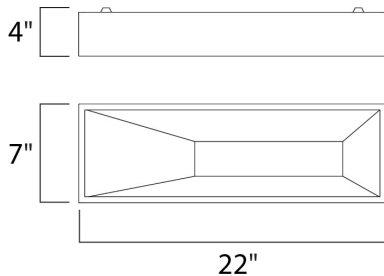

MEASUREMENTS

DIMENSION : 22" L x 7" W x 4" H
 HANGING WEIGHT : 5.94 lb

LAMPING

INPUT VOLTAGE : V
 LUMENS : 1,200 Rated
 BULB : 1 x 20W LED PCB Integrated , 20W Total
 BULB INCLUDED : (Integrated)
 DIMMABLE : Triac CL
 CRI : 80+ CRI
 COLOR_TEMP : 3000K