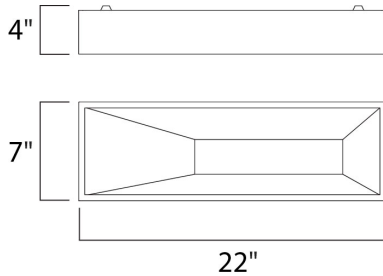

MEASUREMENTS

DIMENSION : 22" L x 7" W x 4" H
 HANGING WEIGHT : 5.94 lb

LAMPING

INPUT VOLTAGE : V
 LUMENS : 1,200 Rated
 BULB : 1 x 20W LED PCB Integrated , 20W Total
 BULB INCLUDED : (Integrated)
 DIMMABLE : Triac CL
 CRI : 80+ CRI
 COLOR_TEMP : 3000K