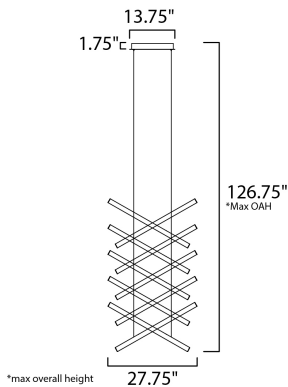

**MEASUREMENTS**

- DIMENSION : 27.75" L x 27.75" W x 1.5" H
- MAX OAH : 126.75" OAH
- CANOPY : 13.75" W x 1.75" H x 13.75" L
- HANGING WEIGHT : 12.8 lb

**LAMPING**

- INPUT VOLTAGE : 120V
- LUMENS : 7,560 Rated (4,860 Del.)
- BULB : 1 x 10W LED PCB Integrated , 108W Total
- BULB INCLUDED : (Integrated)
- DIMMABLE : ELV or Triac CL
- CRI : 80 CRI
- COLOR\_TEMP : 3000K

**FINISHES OPTION**

- Black (BK)

**MATERIAL**

Aluminum, Steel, Acrylic

**RATINGS**

cETLus  
Dry Location

**ADDITIONAL**

SLOPE: 90  
RATED LIFE 50000 Hours  
OPERATING TEMPERATURE:  
-20°C (-4°F), 40°C (104°F)