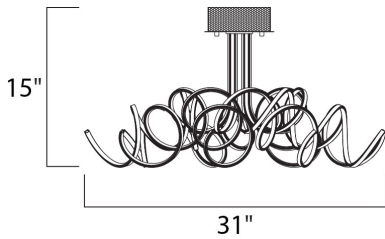

PRODUCT DESCRIPTION

This contemporary collection features a cork screw configuration of Polished Chrome metal surrounding bands of 3000K LED. This eclectic approach to lighting design is sure to please those looking for a unique source of light.

MEASUREMENTS

DIMENSION : 31" L x 31" W x 15" H
 CANOPY : 10" W x 2" H x 10" L
 HANGING WEIGHT : 11 lb

LAMPING

INPUT VOLTAGE : 120V
 LUMENS : 6,350 Rated (4,810 Del.)
 BULB : 1 x 91W LED PCB Integrated , 91W Total
 BULB INCLUDED : (Integrated)
 DIMMABLE : Triac CL
 CRI : 80 CRI
 COLOR_TEMP : 3000K

FINISHES OPTION

 Polished Chrome (PC)

MATERIAL

Aluminum, Acrylic, Steel

RATINGS

cETLus
 Dry Location

ADDITIONAL

OPERATING TEMPERATURE:
 -20°C (-4°F), 40°C (104°F)