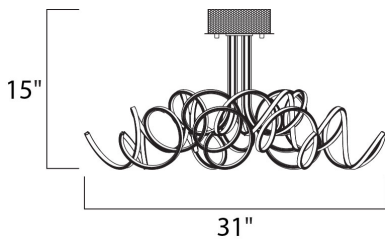

PRODUCT DESCRIPTION

This contemporary collection features a cork screw configuration of Polished Chrome metal surrounding bands of 3000K LED. This eclectic approach to lighting design is sure to please those looking for a unique source of light.

MEASUREMENTS

DIMENSION : 31" L x 31" W x 15" H
 CANOPY : 10" W x 2" H x 10" L
 HANGING WEIGHT : 11 lb

LAMPING

INPUT VOLTAGE : 120V
 LUMENS : 6,350 Rated (4,810 Del.)
 BULB : 1 x 91W LED PCB Integrated , 91W Total
 BULB INCLUDED : (Integrated)
 DIMMABLE : Triac CL
 CRI : 80 CRI
 COLOR_TEMP : 3000K

FINISHES OPTION

 Polished Chrome

MATERIAL

Aluminum, Acrylic, Steel

RATINGS

cETLus
 Dry Location

ADDITIONAL

OPERATING TEMPERATURE:
 -20°C (-4°F), 40°C (104°F)