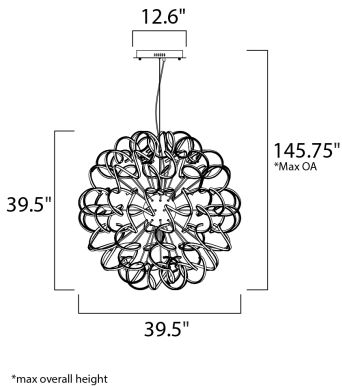

PRODUCT DESCRIPTION

This contemporary collection features a cork screw configuration of Polished Chrome metal surrounding bands of 3000K LED. This eclectic approach to lighting design is sure to please those looking for a unique source of light.

MEASUREMENTS

- DIMENSION : 39.5" L x 39.5" W x 39.5" H
- MAX OAH : 145.75" OAH
- CANOPY : 12.5" W x 2" H x 12.5" L
- HANGING WEIGHT : 29.1 lb

LAMPING

- INPUT VOLTAGE : 120V
- LUMENS : 16,940 Rated (12,500 Del.)
- BULB : 1 x 242W LED PCB Integrated , 242W Total
- BULB INCLUDED : (Integrated)
- DIMMABLE : Triac CL
- CRI : 80+ CRI
- COLOR_TEMP : 3000K

FINISHES OPTION

- Polished Chrome (PC)

MATERIAL

Metal, Aluminum, Acrylic

RATINGS

cETLus
Dry Location

ADDITIONAL

ADJUSTABLE
OPERATING TEMPERATURE:
-20°C (-4°F), 40°C (104°F)