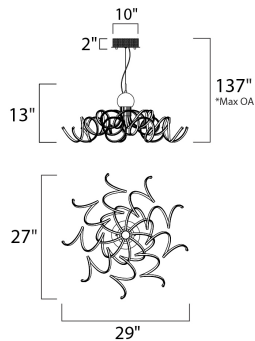

PRODUCT DESCRIPTION

This contemporary collection features a cork screw configuration of Polished Chrome metal surrounding bands of 3000K LED. This eclectic approach to lighting design is sure to please those looking for a unique source of light.

*max overall height of fixture

MEASUREMENTS

DIMENSION : 29" L x 29" W x 13" H
 MAX OAH : 137" OAH
 CANOPY : 10" W x 2" H x 10" L
 HANGING WEIGHT : 10.78 lb

LAMPING

INPUT VOLTAGE : 120V
 LUMENS : 5,880 Rated (4,440 Del.)
 BULB : 9 x 9.36W LED PCB Integrated , 84W Total
 BULB INCLUDED : (Integrated)
 DIMMABLE : Triac CL
 CRI : 80+ CRI
 COLOR_TEMP : 3000K

FINISHES OPTION

 Polished Chrome (PC)

MATERIAL

Aluminum, Acrylic, Steel

RATINGS

cETLus
 Dry Location

ADDITIONAL

ADJUSTABLE
 OPERATING TEMPERATURE:
 -20°C (-4°F), 40°C (104°F)