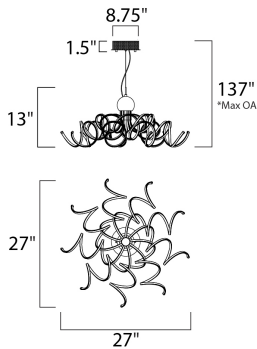

PRODUCT DESCRIPTION

This contemporary collection features a cork screw configuration of Polished Chrome metal surrounding bands of 3000K LED. This eclectic approach to lighting design is sure to please those looking for a unique source of light.

*max overall height of fixture

MEASUREMENTS

- DIMENSION : 29" L x 29" W x 13" H
- MAX OAH : 137" OAH
- CANOPY : 10" W x 2" H x 10" L
- HANGING WEIGHT : 10.78 lb

LAMPING

- INPUT VOLTAGE : 120V
- LUMENS : 5,880 Rated (4,440 Del.)
- BULB : 9 x 9.36W LED PCB Integrated , 84W Total
- BULB INCLUDED : (Integrated)
- DIMMABLE : Triac CL
- CRI : 80+ CRI
- COLOR_TEMP : 3000K