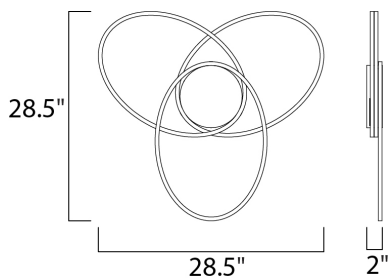

**PRODUCT DESCRIPTION**

Intersecting band create interesting and unique forms finished in Matte White. High power LED makes these designs as functional as they are decorative.

**MEASUREMENTS**

- DIMENSION : 28.5" L x 31.5" W x 2" H
- CANOPY : 8" W x 2" H x 8" L
- HANGING WEIGHT : 7.96 lb