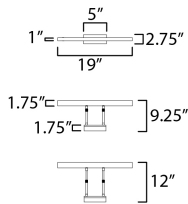

PRODUCT DESCRIPTION

A sculptural take on classic form, Rubelle pairs gentle curvature with purposeful design. Its bulbous oval shade is suspended by an arched backplate and adjustable arm, allowing the light to be positioned closer to its subject. The name merges "Rubin" and "Belle"--a nod to graceful proportions and timeless beauty. Whether mounted as a portrait light, vanity fixture, or bookshelf accent, Rubelle offers quiet drama and tailored sophistication.

MEASUREMENTS

DIMENSION : 19" L x 1.75" W x 1" H x 9.25" Ext
 MAX OAH : 5" W x 2.75" H
 HANGING WEIGHT : 2.2 lb

LAMPING

INPUT VOLTAGE : 120-277V
 LUMENS : 700 Rated (480 Del.)
 BULB : 1 x 15W LED PCB Integrated , 15W Total
 BULB INCLUDED : (Integrated)
 DIMMABLE : Triac or ELV at 120V
 CRI : 90 CRI
 COLOR_TEMP : 3000-3500-4000K
 LIGHTING_DIRECTION : Down