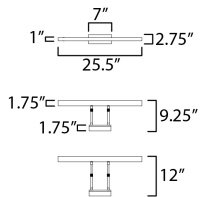

PRODUCT DESCRIPTION

A sculptural take on classic form, Rubelle pairs gentle curvature with purposeful design. Its bulbous oval shade is suspended by an arched backplate and adjustable arm, allowing the light to be positioned closer to its subject. The name merges "Rubin" and "Belle"--a nod to graceful proportions and timeless beauty. Whether mounted as a portrait light, vanity fixture, or bookshelf accent, Rubelle offers quiet drama and tailored sophistication.

MEASUREMENTS

DIMENSION : 25.5" L x 1.75" W x 1" H x 9.25" Ext
 MAX OAH : 5" W x 2.75" H
 HANGING WEIGHT : 3.3 lb

LAMPING

INPUT VOLTAGE : 120-277V
 LUMENS : 800 Rated (500 Del.)
 BULB : 1 x 19W LED PCB Integrated , 19W Total
 BULB INCLUDED : (Integrated)
 DIMMABLE : Triac or ELV at 120V
 CRI : 90 CRI
 COLOR_TEMP : 3000-3500-4000K
 LIGHTING_DIRECTION : Down