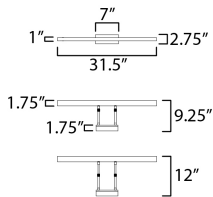

PRODUCT DESCRIPTION

A sculptural take on classic form, Rubelle pairs gentle curvature with purposeful design. Its bulbous oval shade is suspended by an arched backplate and adjustable arm, allowing the light to be positioned closer to its subject. The name merges "Rubin" and "Belle"--a nod to graceful proportions and timeless beauty. Whether mounted as a portrait light, vanity fixture, or bookshelf accent, Rubelle offers quiet drama and tailored sophistication.

MEASUREMENTS

DIMENSION : 31.5" L x 1.75" W x 1" H x 9.25" Ext
 MAX OAH : 5" W x 2.75" H
 HANGING WEIGHT : 5.6 lb

LAMPING

INPUT VOLTAGE : 120-277V
 LUMENS : 1,000 Rated (530 Del.)
 BULB : 1 x 26W LED PCB Integrated , 26W Total
 BULB INCLUDED : (Integrated)
 DIMMABLE : Triac or ELV at 120V
 CRI : 90 CRI
 COLOR_TEMP : 3000-3500-4000K
 LIGHTING_DIRECTION : Down

FINISHES OPTION

-  Black (BK)
-  Gold (GLD)

MATERIAL

Aluminum, Acrylic

RATINGS

cETLus
 Damp Location

ADDITIONAL

INSTALL UP/DOWN: Down
 RATED LIFE 30000 Hours
 OPERATING TEMPERATURE:
 -20°C (-4°F), 40°C (104°F)