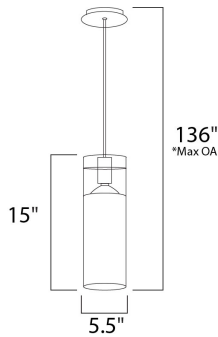

PRODUCT DESCRIPTION

Illumination on ice best describes the contemporary Frost collection. Exquisitely designed clear/white glass cylinders, accented by Polished Chrome ring spacers, delivers on the promise of chic. With each light individually hung, this fixture provides illumination from each lamp for high-key drama that is perfect for kitchen utility or dining elegance.

*max overall height

MEASUREMENTS

DIMENSION : 5.5" W x 15" H
 MAX OAH : 136" OAH
 HANGING WEIGHT : 4.4 lb

LAMPING

INPUT VOLTAGE : 120V
 BULB : 1 x 50W Halogen E26 Medium , 50W Total
 BULB INCLUDED : (Not Included)
 DIMMABLE : Yes