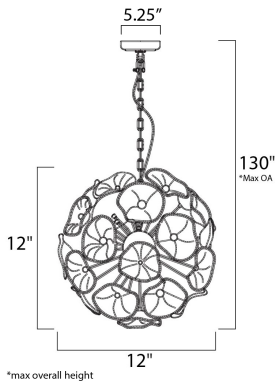

MEASUREMENTS

DIMENSION : 12" L x 12" W x 12" H
 MAX OAH : 130" OAH
 CANOPY : 5.25" W
 HANGING WEIGHT : 12.6 lb

LAMPING

INPUT VOLTAGE : 120V
 LUMENS : 4,000 Rated
 BULB : 8 x 40W Xenon G9 , 320W Total
 BULB INCLUDED : (Included)
 DIMMABLE : Yes
 COLOR_TEMP : 2900K