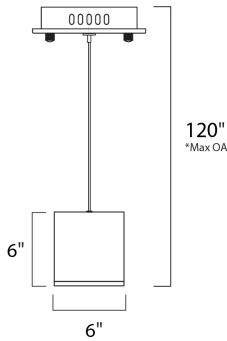

PRODUCT DESCRIPTION

Brick's rectangular blocks of metal, finished in lustrous Polished Chrome, are trimmed on the bottom with a White acrylic diffuser that radiates in the night. The long-life 40,000 rated life hour 3500K LED source provides for energy saving illumination, excellent color rendition, and low maintenance.

*max overall height of fixture

MEASUREMENTS

- DIMENSION : 6" L x 3.25" W x 6" H
- MAX OAH : 120" OAH
- HANGING WEIGHT : 1.17 lb

LAMPING

- INPUT VOLTAGE : 120V
- LUMENS : 144 Rated
- BULB : 1 x 4.8W LED PCB Integrated , 5W Total
- BULB INCLUDED : (Integrated)
- DIMMABLE : No
- CRI : 80 CRI
- COLOR_TEMP : 3000K

FINISHES OPTION

- Polished Chrome (PC)

GLASS

- White 61

MATERIAL

- Steel

ADDITIONAL

- RATED LIFE 40000 Hours
- OPERATING TEMPERATURE: -20°C (-4°F), 40°C (104°F)