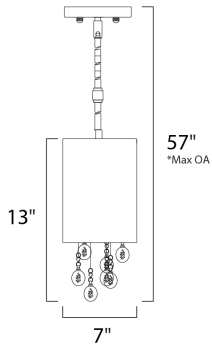

\*max overall height of fixture

**MEASUREMENTS**

- DIMENSION : 7" W x 13" H
- MAX OAH : 57" OAH
- CANOPY : 4.72" W x 0.79" H x 4.72" L
- HANGING WEIGHT : 3.35 lb

**LAMPING**

- INPUT VOLTAGE : 120V
- LUMENS : 450 Rated
- BULB : 1 x 40W Xenon G9 , 40W Total
- BULB INCLUDED : (Included)
- DIMMABLE : Y
- COLOR\_TEMP : 2900K