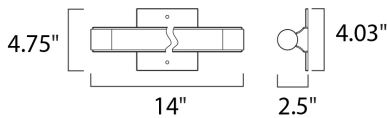

**PRODUCT DESCRIPTION**

The minimalistic vanity design of Wand LED features Clear/White acrylic diffusers mounted on Polished Chrome frames. The dimmable, 40,000 rated life hours long-life 3000 K LEDs make this the choice for energy-saving applications and low-maintenance operation. Please note that E22391-10PC is not dimmable. All other items are dimmable.

**MEASUREMENTS**

DIMENSION : 14" W x 4.75" H x 2.5" Ext  
 BACK PLATE : 4.03" W x 4.03" H x 2.37" HCO  
 HANGING WEIGHT : 1.98 lb

**LAMPING**

INPUT VOLTAGE : 120V  
 LUMENS : 435 Rated  
 BULB : 1 x 5W LED PCB Integrated , 5W Total  
 BULB INCLUDED : (Integrated)  
 DIMMABLE : No  
 CRI : 80+ CRI  
 COLOR\_TEMP : 3000K