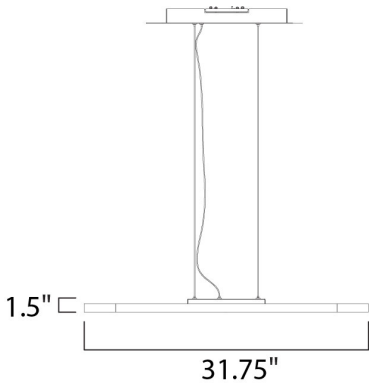

PRODUCT DESCRIPTION

The Moonbeam collection boasts cast metal frames finished in Metallic Silver support sheets of a special acrylic diffuser that is computer designed to distribute even illumination from side mounted LEDs. This low profile design fits perfectly in Contemporary decor and cast a gentle beam of light to the surface below. All fixtures are dimmable and very energy efficient.

MEASUREMENTS

DIMENSION : 31.75" L x 8" W x 1.5" H
 MAX OAH : 50.75" OAH
 CANOPY : 3.5" W x 2" H x 17.75" L
 HANGING WEIGHT : 12.65 lb

LAMPING

INPUT VOLTAGE : 120V
 LUMENS : 2,500 Rated
 BULB : 1 x 40W LED PCB Integrated , 40W Total
 BULB INCLUDED : (Integrated)
 DIMMABLE : Triac CL
 CRI : 80+ CRI
 COLOR_TEMP : 3000K

FINISHES OPTION

 Matte Silver (MS)

GLASS

Matte White 11

MATERIAL

Aluminum

ADDITIONAL

ADJUSTABLE
 RATED LIFE 30000 Hours
 OPERATING TEMPERATURE:
 -20°C (-4°F), 40°C (104°F)