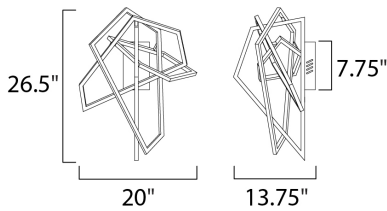

**MEASUREMENTS**

DIMENSION : 20" W x 26.5" H x 13.75" Ext  
 MAX OAH : 1.75" W x 7.75" H  
 HANGING WEIGHT : 7.7 lb

**LAMPING**

INPUT VOLTAGE : 120V  
 LUMENS : 3,150 Rated  
 BULB : 1 x 45W LED PCB Integrated , 45W Total  
 BULB INCLUDED : (Integrated)  
 DIMMABLE : Triac CL  
 CRI : 90+ CRI  
 COLOR\_TEMP : 3000K