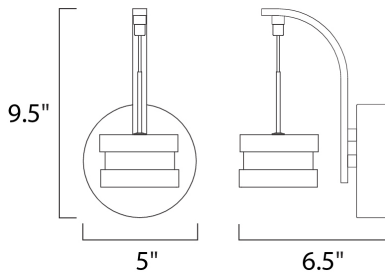

PRODUCT DESCRIPTION

Double bands of Polished Chrome encase drum shaped White glass shades. A warm 3000K light is created by use of long life 4.8 watt Philips LEDs. Available in several configurations, each fixture is easily adjustable for interesting design potentials.

MEASUREMENTS

DIMENSION : 5" W x 9.5" H x 6.5" Ext
 MAX OAH :
 HANGING WEIGHT : 0.9 lb

LAMPING

INPUT VOLTAGE : 120V
 LUMENS : 288 Rated
 BULB : 1 x 4.8W LED PCB Integrated , 5W Total
 BULB INCLUDED : (Integrated)
 DIMMABLE : Triac CL
 CRI : 80+ CRI
 COLOR_TEMP : 3000K