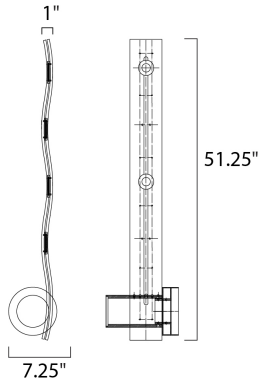

PRODUCT DESCRIPTION

Dual pieces of Matte White aluminum gently wave in tandem to create a unique contemporary form. With powerful COB LEDs mounted on top and bottom, you receive ample down light and an indirect up light that creates a dramatic effect in the room.

MEASUREMENTS

DIMENSION : 51.25" L x 7.25" W x 1" H
 MAX OAH : 4.75" W
 HANGING WEIGHT : 5.3 lb

LAMPING

LUMENS : 1,400 Rated
 BULB : 1 x 20W LED PCB Integrated , 20W Total
 BULB INCLUDED : (Integrated)
 DIMMABLE : Triac CL
 CRI : 80 CRI
 COLOR_TEMP : 3000K