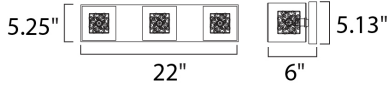

PRODUCT DESCRIPTION

With the illusion of floating on air, the Gem Collection offers a touch of mystery to any room. Intertwined metal cubes are encased by clear crystal cubes, allowing xenon light to shine from within and bursting out through the embellished crystal. Inner metal cubes come in two options, Polished Chrome (PC) and Silver (SV).

MEASUREMENTS

DIMENSION : 22" W x 5.25" H x 6" Ext
 BACK PLATE : 22.04" W x 5.13" H x 2" HCO
 HANGING WEIGHT : 5.28 lb

LAMPING

INPUT VOLTAGE : 120V
 LUMENS : 2,250 Rated
 BULB : 3 x 40W Xenon G9 , 120W Total
 BULB INCLUDED : (Included)
 DIMMABLE : Yes
 COLOR_TEMP : 2900K