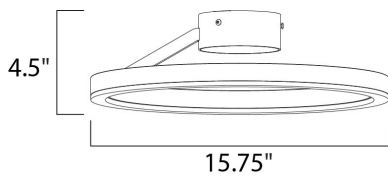

PRODUCT DESCRIPTION

Matte White rings suspend in a unique fashion as if relying on each other for support. A continuous band of LED evenly spread generous amounts of dimmable light into the space. Ceiling fixtures can also double as wall mounts.

MEASUREMENTS

DIMENSION : 15.75" L x 15.75" W x 4.5" H
 HANGING WEIGHT : 4.4 lb

LAMPING

INPUT VOLTAGE : 120V
 LUMENS : 1,400 Rated
 BULB : 1 x 20W LED PCB Integrated , 20W Total
 BULB INCLUDED : (Integrated)
 DIMMABLE : Triac CL
 CRI : 80+ CRI
 COLOR_TEMP : 3000K