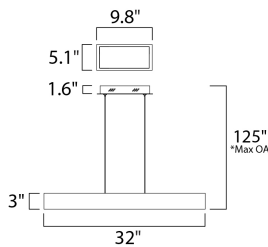

**MEASUREMENTS**

- DIMENSION : 32" L x 0.5" W x 3" H
- MAX OAH : 125" OAH
- CANOPY : 9.8" W x 1.6" H x 9.8" L
- HANGING WEIGHT : 3.37 lb

**LAMPING**

- INPUT VOLTAGE : 120V
- LUMENS : 1,330 Rated
- BULB : 1 x 19W LED PCB Integrated , 19W Total
- BULB INCLUDED : (Integrated)
- DIMMABLE : Triac CL
- CRI : 80+ CRI
- COLOR\_TEMP : 3000K