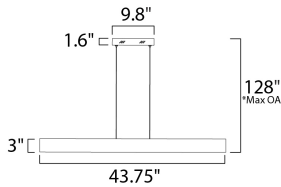

**PRODUCT DESCRIPTION**

A thin, half-inch aluminum blade now in your choice of Metallic Bronze or Brushed Aluminum incorporates a threadlike LED board recessed into the bottom. The result is a unique effect of light appearing on the surface below without a clear indication from where it is generated.

\*max overall height

**MEASUREMENTS**

- DIMENSION : 43.75" L x 0.5" W x 3" H
- MAX OAH : 128" OAH
- CANOPY : 9.8" W x 1.6" H x 9.8" L
- HANGING WEIGHT : 3.19 lb

**LAMPING**

- INPUT VOLTAGE : 120V
- LUMENS : 1,820 Rated
- BULB : 1 x 26W LED PCB Integrated , 26W Total
- BULB INCLUDED : (Integrated)
- DIMMABLE : Triac CL
- CRI : 80+ CRI
- COLOR\_TEMP : 3000K