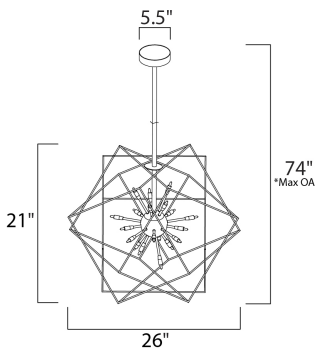

PRODUCT DESCRIPTION

Geometric wire frames of Black surround a Polished Chrome cluster of G4 LED bulbs which sparkle like and exploding star. Available in multiple sizes all competitively priced.

*max overall height

MEASUREMENTS

- DIMENSION : 26" L x 26" W x 26" H
- MAX OAH : 74" OAH
- CANOPY : 5.5" W x 2" H x 5.5" L
- HANGING WEIGHT : 7.92 lb

LAMPING

- INPUT VOLTAGE : 120V
- LUMENS : 2,200 Rated (1,900 Del.)
- BULB : 18 x 1.2W LED 12V G4 , 22W Total
- BULB INCLUDED : (Included)
- DIMMABLE : Electronic Low Voltage (ELV)
- CRI : 80+ CRI
- COLOR_TEMP : 3000K