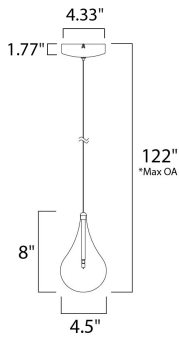

PRODUCT DESCRIPTION

A simple idea gracefully executed in the Larmes collection. Row upon row of Clear oversized teardrops, mounted onto an extended Polished Chrome lamp holder that supports xenon lamps, sets the stage. Individually adjustable drops for custom stagger effects allow for dramatic impact. An added benefit of each drop being aircraft cable-suspended, is the ability to adjust the overall height of the piece to fit the space. The final result is stark and stunning.

*max overall height

MEASUREMENTS

DIMENSION : 4.5" L x 4.5" W x 8" H
 MAX OAH : 122" OAH
 HANGING WEIGHT : 1.32 lb

LAMPING

INPUT VOLTAGE : V
 LUMENS : 320 Rated
 BULB : 1 x 20W Xenon 12V G4 , 20W Total
 BULB INCLUDED : (Included)
 DIMMABLE : Electronic Low Voltage (ELV)
 COLOR_TEMP : 2900K