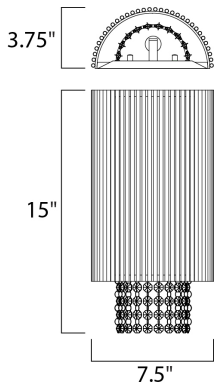

**MEASUREMENTS**

DIMENSION : 7.5" W x 15" H x 3.75" Ext  
 MAX OAH : 6.5" W x 11.5" H  
 CANOPY : 6.69" W x 0.47" H x 11.41" L  
 HANGING WEIGHT : 3.08 lb

**LAMPING**

INPUT VOLTAGE : 120V  
 LUMENS : 1,600 Rated  
 BULB : 2 x 40W Xenon G9 , 80W Total  
 BULB INCLUDED : (Included)  
 DIMMABLE : Yes  
 COLOR\_TEMP : 2900K