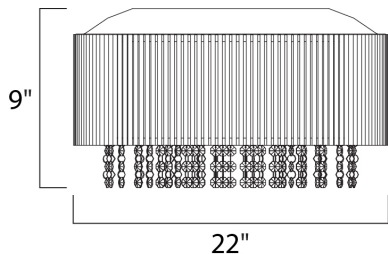

PRODUCT DESCRIPTION

The Spiral Collection features curled metal tubing that shines like diamonds radiating in the sun. Strands of high quality K9 crystal beads add to the opulence of the fixture offering a distinct sparkle visible whether off or on.

MEASUREMENTS

- DIMENSION : 22" W x 9" H
- CANOPY : 22.25" W x 0.98" H x 22.25" L
- HANGING WEIGHT : 16.09 lb

LAMPING

- INPUT VOLTAGE : 120V
- LUMENS : 5,000 Rated
- BULB : 1 x 3W LED G9 , 30W Total
- BULB INCLUDED : (Included)
- DIMMABLE : Yes
- COLOR_TEMP : 3000K