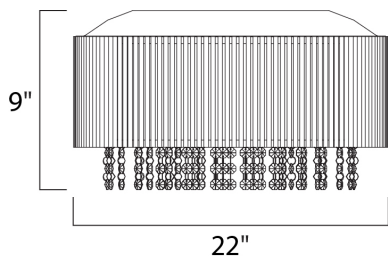

MEASUREMENTS

DIMENSION : 22" W x 9" H
 CANOPY : 22.25" W x 0.98" H x 22.25" L
 HANGING WEIGHT : 16.09 lb

LAMPING

INPUT VOLTAGE : 120V
 LUMENS : 5,000 Rated
 BULB : 1 x 3W LED G9 , 30W Total
 BULB INCLUDED : (Included)
 DIMMABLE : Yes
 COLOR_TEMP : 3000K

FINISHES OPTION

 Polished Chrome (PC)

MATERIAL

Steel

RATINGS

cETLus
 Dry Location

ADDITIONAL

RATED LIFE 2000 Hours
 OPERATING TEMPERATURE:
 -20°C (-4°F), 40°C (104°F)