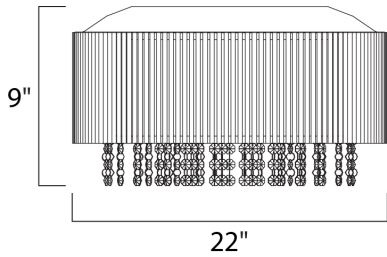

MEASUREMENTS

DIMENSION : 22" W x 9" H
 CANOPY : 22.25" W x 0.98" H x 22.25" L
 HANGING WEIGHT : 16.09 lb

LAMPING

INPUT VOLTAGE : 120V
 LUMENS : 5,000 Rated
 BULB : 1 x 3W LED G9 , 30W Total
 BULB INCLUDED : (Included)
 DIMMABLE : Yes
 COLOR_TEMP : 3000K