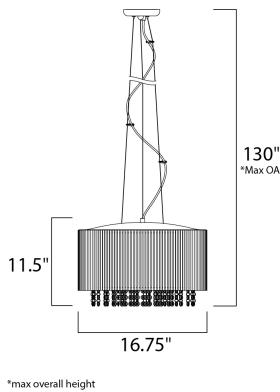

PRODUCT DESCRIPTION

The Spiral Collection features curled metal tubing that shines like diamonds radiating in the sun. Strands of high quality K9 crystal beads add to the opulence of the fixture offering a distinct sparkle visible whether off or on.

MEASUREMENTS

- DIMENSION : 16.75" W x 11.5" H
- MAX OAH : 130" OAH
- CANOPY : 4.72" W x 0.86" H x 4.72" L
- HANGING WEIGHT : 11.24 lb

LAMPING

- INPUT VOLTAGE : 120V
- LUMENS : 3,500 Rated
- BULB : 7 x 40W Xenon G9 , 280W Total
- BULB INCLUDED : (Included)
- DIMMABLE : Yes
- COLOR_TEMP : 2900K