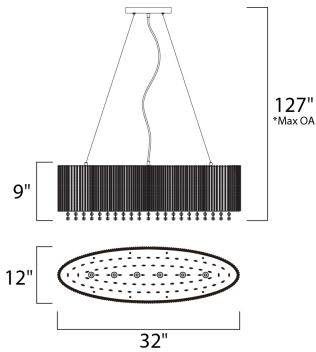

PRODUCT DESCRIPTION

The Spiral Collection features curled metal tubing that shines like diamonds radiating in the sun. Strands of high quality K9 crystal beads add to the opulence of the fixture offering a distinct sparkle visible whether off or on.

*max overall height

MEASUREMENTS

- DIMENSION : 32" L x 12" W x 9" H
- MAX OAH : 127" OAH
- CANOPY : 4.5" W x 1" H x 7" L
- HANGING WEIGHT : 14.33 lb

LAMPING

- INPUT VOLTAGE : 120V
- LUMENS : 3,000 Rated
- BULB : 6 x 40W Xenon G9 , 240W Total
- BULB INCLUDED : (Included)
- DIMMABLE : Yes
- COLOR_TEMP : 2900K

FINISHES OPTION

-  Polished Chrome (PC)

MATERIAL

Steel

RATINGS

cETLus
Dry Location

ADDITIONAL

RATED LIFE 2000 Hours
OPERATING TEMPERATURE:
-20°C (-4°F), 40°C (104°F)