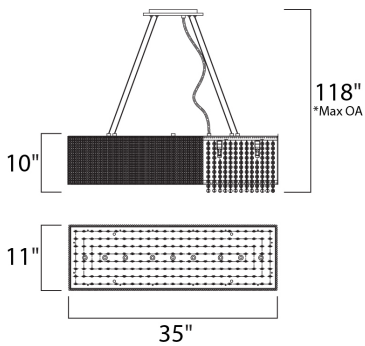

**PRODUCT DESCRIPTION**

The Spiral Collection features curled metal tubing that shines like diamonds radiating in the sun. Strands of high quality K9 crystal beads add to the opulence of the fixture offering a distinct sparkle visible whether off or on.

\*max overall height

**MEASUREMENTS**

- DIMENSION : 35" L x 11" W x 10" H
- MAX OAH : 118" OAH
- CANOPY : 4.7" W x 1" H x 8.3" L
- HANGING WEIGHT : 39.6 lb

**LAMPING**

- INPUT VOLTAGE : 120V
- LUMENS : 4,500 Rated
- BULB : 9 x 4W LED G9 , 36W Total
- BULB INCLUDED : (Included)
- DIMMABLE : Yes
- COLOR\_TEMP : 3000K