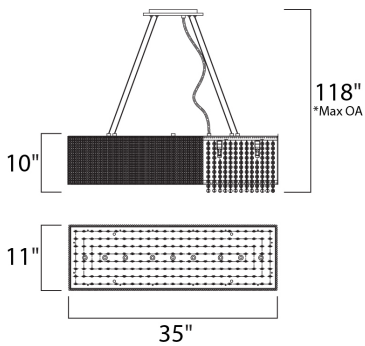

**PRODUCT DESCRIPTION**

The Spiral Collection features curled metal tubing that shines like diamonds radiating in the sun. Strands of high quality K9 crystal beads add to the opulence of the fixture offering a distinct sparkle visible whether off or on.

\*max overall height

**MEASUREMENTS**

- DIMENSION : 35" L x 11" W x 10" H
- MAX OAH : 118" OAH
- CANOPY : 4.7" W x 1" H x 8.3" L
- HANGING WEIGHT : 39.6 lb

**LAMPING**

- INPUT VOLTAGE : 120V
- LUMENS : 4,500 Rated
- BULB : 9 x 4W LED G9 , 36W Total
- BULB INCLUDED : (Included)
- DIMMABLE : Y
- COLOR\_TEMP : 3000K