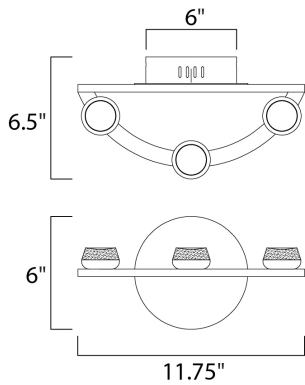

MEASUREMENTS

DIMENSION : 11.75" W x 6" H x 6.5" Ext
 BACK PLATE : 6" W x 6" H x 3" HCO
 HANGING WEIGHT : 2.2 lb

LAMPING

INPUT VOLTAGE : 120V
 LUMENS : 504 Rated (270 Del.)
 BULB : 3 x 2.4W LED PCB Integrated , 7W Total
 BULB INCLUDED : (Integrated)
 DIMMABLE : Triac CL
 CRI : 80+ CRI
 COLOR_TEMP : 3000K
 LIGHTING_DIRECTION : Up/Down