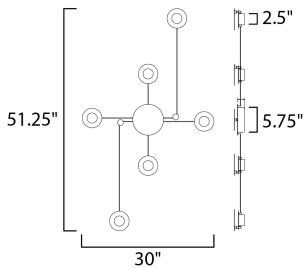

PRODUCT DESCRIPTION

A creative way to add light to any room, this collection can be arranged into many configurations. Simply install the main canopy and position the Moons to your desired location within 3 feet from the center. Each Moon is finished in White on the backside and Black on the face. The face can move from side to side as well in an outward direction.

MEASUREMENTS

DIMENSION : 30" W x 51.25" H x 2.5" Ext
 MAX OAH : 5.75" W x 5.75" H
 HANGING WEIGHT : 5.94 lb

LAMPING

INPUT VOLTAGE : 120V
 LUMENS : 1,440 Rated (1,080 Del.)
 BULB : 6 x 2.4W LED PCB Integrated , 14W Total
 BULB INCLUDED : (Integrated)
 DIMMABLE : Triac CL
 CRI : 80+ CRI
 COLOR_TEMP : 3000K
 LIGHTING_DIRECTION : Indirect