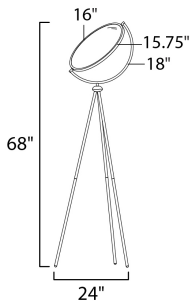

PRODUCT DESCRIPTION

Classic European design sure to bring interest wherever it is installed. Frames of Black hold edge lit discs which can be adjusted to direct the light. Soft and even illumination is provided by the 3000K LED which is adjustable by use of a dimmer.

MEASUREMENTS

DIMENSION : 24" L x 24" W x 68" H
 HANGING WEIGHT : 12.3 lb

LAMPING

INPUT VOLTAGE : 120V
 LUMENS : 2,310 Rated (2,145 Del.)
 BULB : 1 x 33W LED PCB Integrated , 33W Total
 BULB INCLUDED : (Integrated)
 DIMMABLE :
 CRI : 80+ CRI
 COLOR_TEMP : 3000K