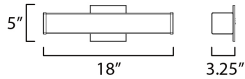

**PRODUCT DESCRIPTION**

Squares of Satin White glass are supported by flat Polished Chrome end caps with an extruded aluminum frame. Housed on the backside of the LED vanity light is a device to select from 5 color temperatures: 2700k-3000k-3500k-4000k-5000k. A dual mounting backplate allows for the fixture to seamlessly install to a switch box making the glass appear as if floating on the wall. An additional mounting bracket and cover plate is included in the packaging to accommodate larger junction boxes. Enhancing these features with a range voltage 120-277V input, makes this heavy hitting note land squarely into specification requests as well as the home improvement do-it-yourselfer.

**MEASUREMENTS**

DIMENSION : 18" L 5" H x 3.25" Ext  
 BACK PLATE : 5" W x 5" H x 2.25" HCO  
 HANGING WEIGHT : 3.1 lb

**LAMPING**

INPUT VOLTAGE : 120-277V  
 LUMENS : 1,350 Rated (1,100 Del.)  
 BULB : 1 x 20W LED PCB Integrated , 20W Total  
 BULB INCLUDED : (Integrated)  
 DIMMABLE : ELV at 120V  
 CRI : 90 CRI  
 COLOR\_TEMP : 27-30-35-40-50K  
 LIGHTING\_DIRECTION : Omni