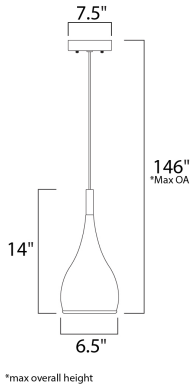

**PRODUCT DESCRIPTION**

Dripping from the ceiling in solitary beads, the Teardrop collection of pendants appears to glide into the room on a long, narrow cable that seems to stretch under the weight of a single, voluptuous, pear-shaped shade in either Satin Nickel, White, or Polished Chrome. Regardless of the finish, the incandescent bulb glows from within the curvaceous tear and generously spills its light into a warm pool below.

**MEASUREMENTS**

- DIMENSION : 6.5" W x 14" H
- MAX OAH : 146" OAH
- CANOPY : 7.5" W x 1" H x 7.5" L
- HANGING WEIGHT : 1.76 lb

**LAMPING**

- INPUT VOLTAGE : 120V
- BULB : 1 x 75W Incandescent E26 Medium , 75W Total
- BULB INCLUDED : (Not Included)
- DIMMABLE : Yes