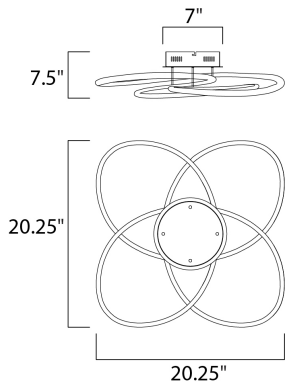

MEASUREMENTS

DIMENSION : 20.25" L x 20.25" W x 7.5" H
MAX OAH : 10" OAH
CANOPY : 7.25" W x 2.5" H x 7" L
HANGING WEIGHT : 4.73 lb

LAMPING

INPUT VOLTAGE : 120-277V
LUMENS : 2,800 Rated (2,105 Del.)
BULB : 1 x 40W LED PCB Integrated , 40W Total
BULB INCLUDED : (Integrated)
DIMMABLE : Only at 120V with ELV
CRI : 90+ CRI
COLOR_TEMP : 3000K

Always consult a qualified electrician before installing any lighting product.