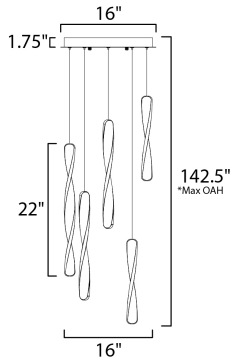

PRODUCT DESCRIPTION

Twisted Black forms are illuminated on the edge with integrated LED to emphasize a spiraling effect. Available in pendant configurations, the collection is complemented by bath vanities in the same style. The vanity lights feature CCT Selectable light sources that allow you to adjust the color temperature of the lighting that best suits your application.

MEASUREMENTS

DIMENSION : 16" L x 16" W x 22" H
 MAX OAH : 142.5" OAH
 CANOPY : 16" W x 1.75" H x 16" L
 HANGING WEIGHT : 10.08 lb

LAMPING

INPUT VOLTAGE : 120V
 LUMENS : 4,620 Rated (3,900 Del.)
 BULB : 5 x 66W LED PCB Integrated , 66W Total
 BULB INCLUDED : (Integrated)
 DIMMABLE : Triac CL
 CRI : 80+ CRI
 COLOR_TEMP : 3200K

*max overall height

FINISHES OPTION

 Black (BK)

MATERIAL

Aluminum, Silicone

RATINGS

cETLus
 Dry Location

ADDITIONAL